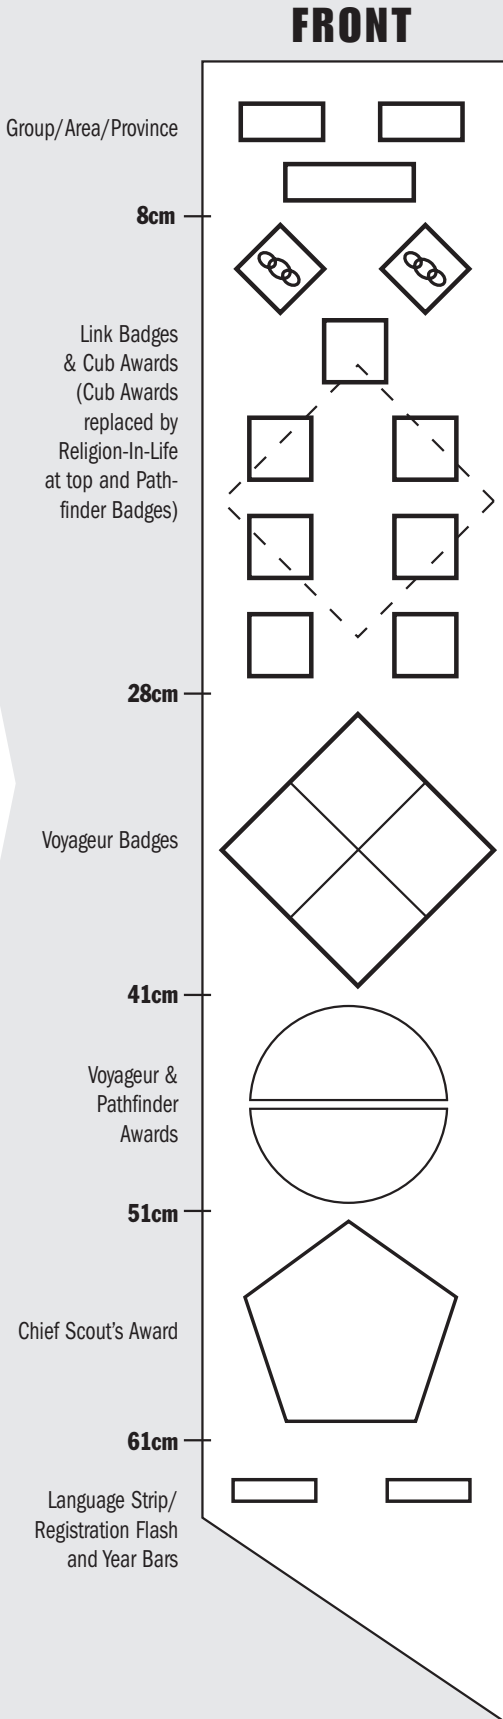

Badge Placement on Sash (New Uniform Option)

Looking Good, Scouts!