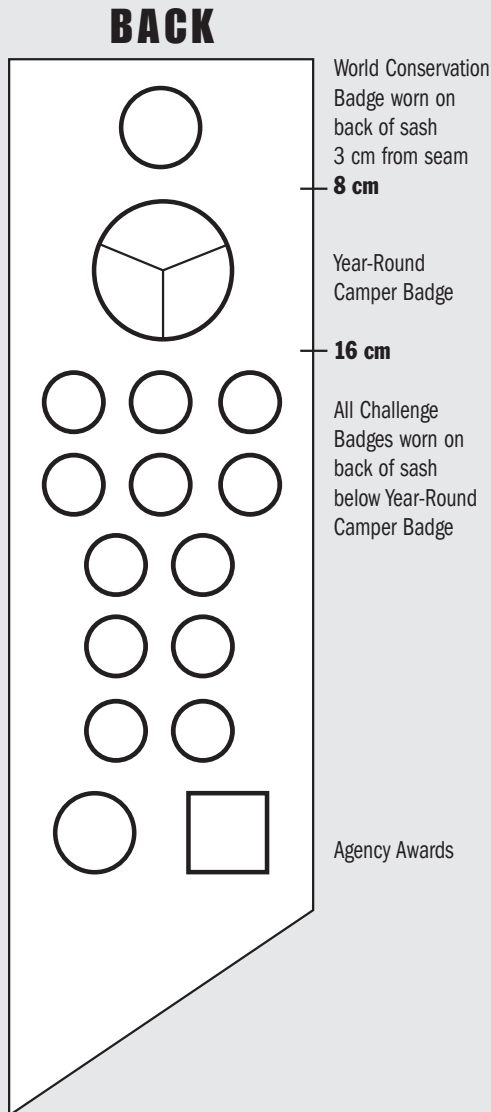

Badge Placement on Sash (New Uniform Option)

Looking Good, Scouts!

For all the facts on the new uniform check out www.scouts.ca

(www.scouts.ca/inside.asp?cmpageID=220)

When it comes to more than just a great crest...

CUSTOM CRESTS, PINS, WOGGLES, EMBROIDERY & SILK SCREENING

Create your own crest, pick from a stock design or have us custom create one for you at

NO EXTRA CHARGE!

PLUS...

1. Low 50 minimum
   - 20 working day delivery
   - Up to 1 week *RUSH orders
   - 7 thread colors, coloured fabric background, plus the border for a total of 9 colors at no extra charge!
   - Unusual shapes? No charge!
2. *Call for details

LET'S GET CREATIVE!

Hey, did you know...

We also specialize in imprinted apparel!

Toll Free: 1-888-912-7378

Phone: (604) 460-2828

Fax: (604) 460-2006

#17-20172-113B Ave.

Maple Ridge, BC V2X 0Y9

Email:

zonewest@zonewest.net

Visit us on the web: www.zonewest.net